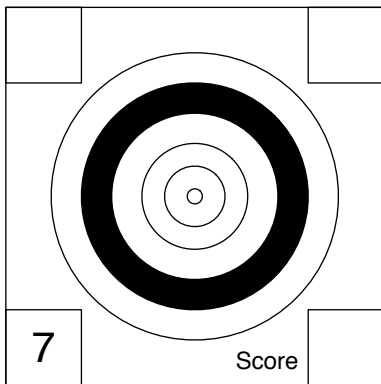

World Benchrest
Unofficial Practice Target

Pellet _____

Rifle _____

Date _____

Name _____

Notes _____

- Outdoors: 25 meters (82.02 feet)
- Indoors: 25 yards (22.86 meters)

Score / X's _____ / _____