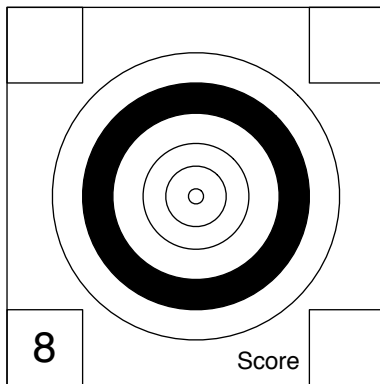

World Benchrest
Unofficial Practice Target

Pellet _____

Rifle _____

Date _____

Name _____

Notes _____

- Outdoors: 25 meters (82.02 feet)
- Indoors: 25 yards (22.86 meters)

Score / X's _____ / _____