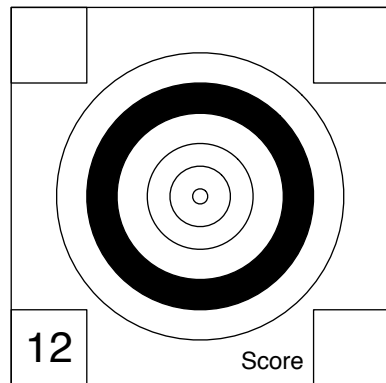

World Benchrest
Unofficial Practice Target

Pellet _____

Rifle _____

Date _____

Name _____

Notes _____

- Outdoors: 25 meters (82.02 feet)
- Indoors: 25 yards (22.86 meters)

Score / X's _____ / _____