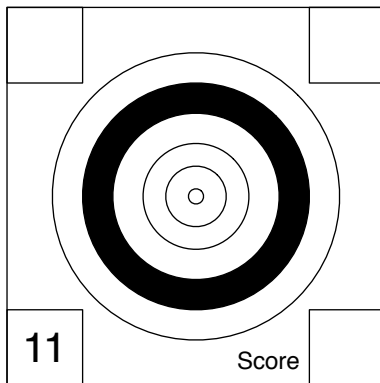

World Benchrest
Unofficial Practice Target

Pellet _____

Rifle _____

Date _____

Name _____

Notes _____

- Outdoors: 25 meters (82.02 feet)
- Indoors: 25 yards (22.86 meters)

Score / X's _____ / _____