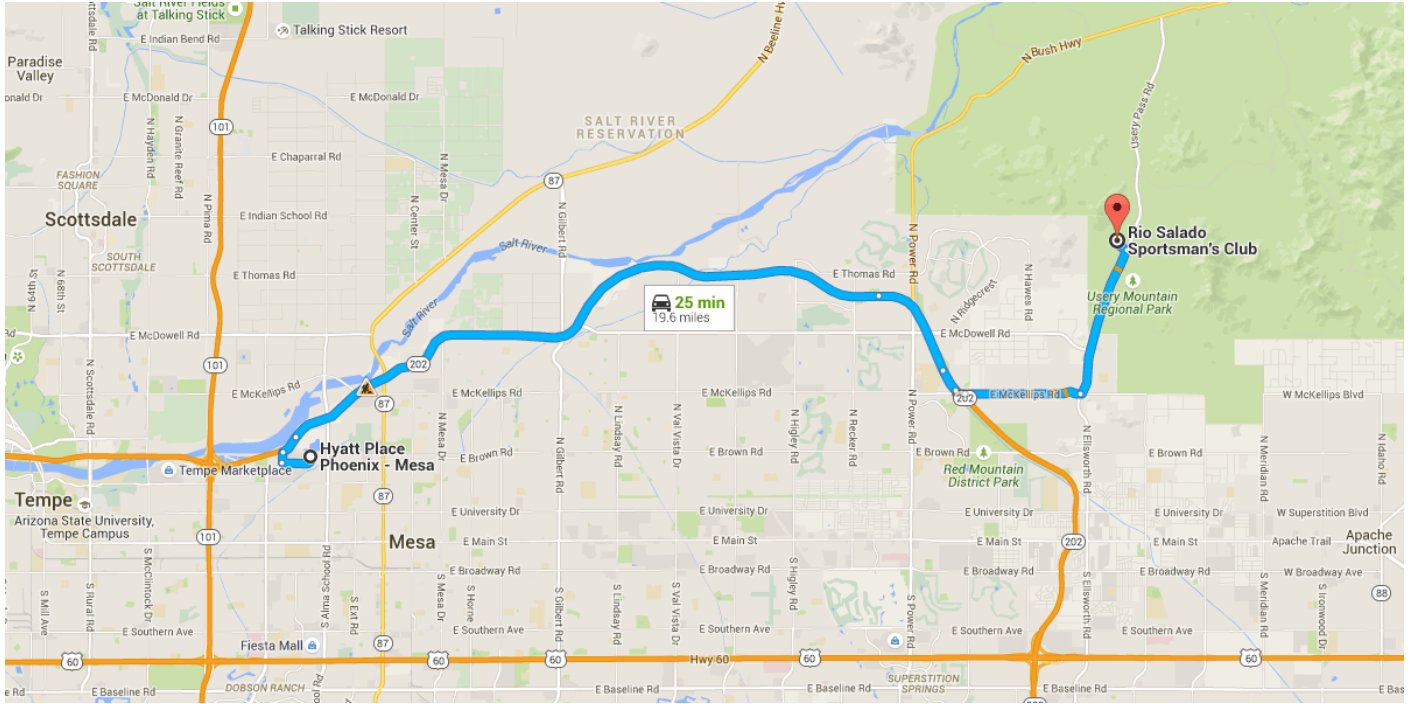

### Directions from Hyatt Place Phoenix - Mesa to Rio Salado Sportsman's Club

### Get on AZ-202 Loop E

1.1 mi / 3 min

- 1. Head south on Bass Pro Dr 0.6 mi
- 2. Turn right onto N Dobson Rd 0.2 mi
- 3. Turn right to merge onto AZ-202 Loop E 0.3 mi

Continue on AZ-202 Loop E to Mesa. Take

exit 24 from AZ-202 S

13.5 mi / 13 min

- ↑ 4. Merge onto AZ-202 Loop E  

---

11.2 mi
- ↑ 5. Continue onto AZ-202 S  

---

1.8 mi
- ↘ 6. Take exit 24 for McKellips Rd  

---

0.4 mi
- ↙ 7. Keep left at the fork, follow signs for McKellips Rd E  

---

223 ft

Follow E McKellips Rd and N Ellsworth Rd/N Usery Pass Rd to your destination

5.0 mi / 9 min

- 📍 8. At the traffic circle, take the 2nd exit onto E McKellips Rd  