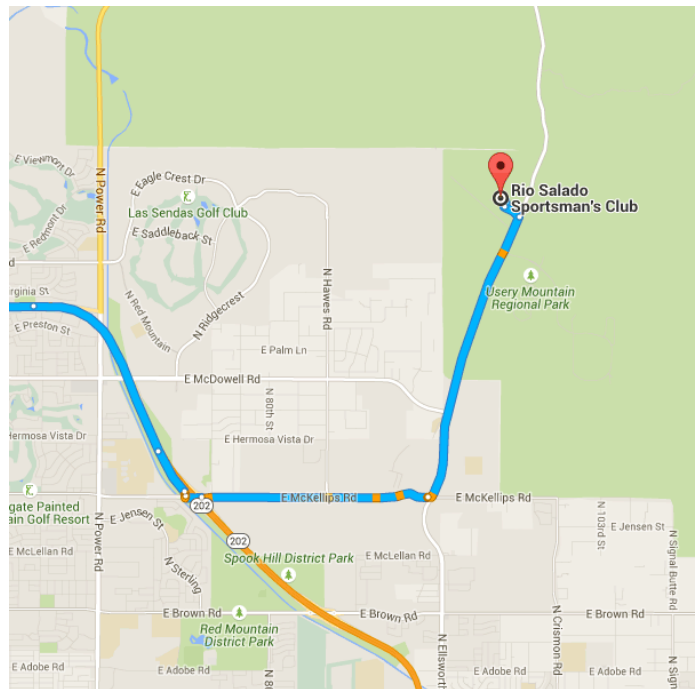

### Get on AZ-202 Loop E

1.1 mi / 3 min

- 1. Head south on Bass Pro Dr 0.6 mi
- 2. Turn right onto N Dobson Rd 0.2 mi
- 3. Turn right to merge onto AZ-202 Loop E 0.3 mi

Continue on AZ-202 Loop E to Mesa. Take

0.4 mi
- ↙ 7. Keep left at the fork, follow signs for McKellips Rd E  

---

223 ft

Follow E McKellips Rd and N Ellsworth Rd/N Usery Pass Rd to your destination

5.0 mi / 9 min

- 📍 8. At the traffic circle, take the 2nd exit onto E McKellips Rd  

---

0.2 mi
- 📍 9. At the traffic circle, take the 1st exit and stay on E McKellips Rd  

---

2.0 mi
- ↶ 10. Turn left onto N Ellsworth Rd/N Usery Pass Rd  

---

2.6 mi
- ↶ 11. Turn left onto W Gun Range Rd  

---

0.2 mi
- ↷ 12. Turn right  

---

308 ft
- ↶ 13. Turn left  
i Destination will be on the right  

---

223 ft

**📍 Rio Salado Sportsman's Club**  
 3960 North Usery Pass Road, Mesa, AZ 85207

These directions are for planning purposes only. You may find that construction projects, traffic, weather, or other events may cause conditions to differ from the map results, and you should plan your route accordingly. You must obey all signs or notices regarding your route.