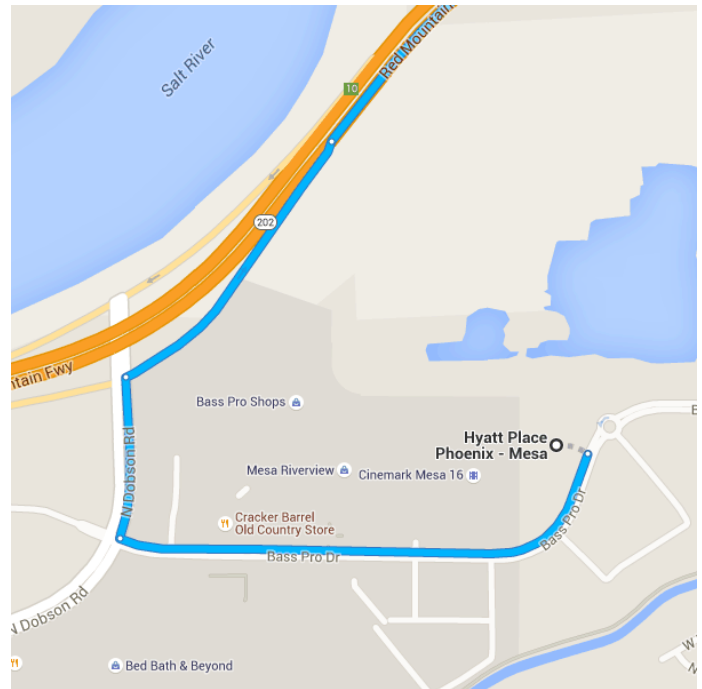

### Directions from Hyatt Place Phoenix - Mesa to Rio Salado Sportsman's Club

### Get on AZ-202 Loop E

1.1 mi / 3 min

- 1. Head south on Bass Pro Dr 0.6 mi
- 2. Turn right onto N Dobson Rd 0.2 mi
- 3. Turn right to merge onto AZ-202 Loop E 0.3 mi

Continue on AZ-202 Loop E to Mesa. Take

exit 24 from AZ-202 S

13.5 mi / 13 min

- ↑ 4. Merge onto AZ-202 Loop E  

---

11.2 mi
- ↑ 5. Continue onto AZ-202 S  

---

1.8 mi
- ↘ 6. Take exit 24 for McKellips Rd  

---

0.4 mi
- ↙ 7. Keep left at the fork, follow signs for McKellips Rd E  

---

223 ft

Follow E McKellips Rd and N Ellsworth Rd/N Usery Pass Rd to your destination

5.0 mi / 9 min

- 📍 8. At the traffic circle, take the 2nd exit onto E McKellips Rd  