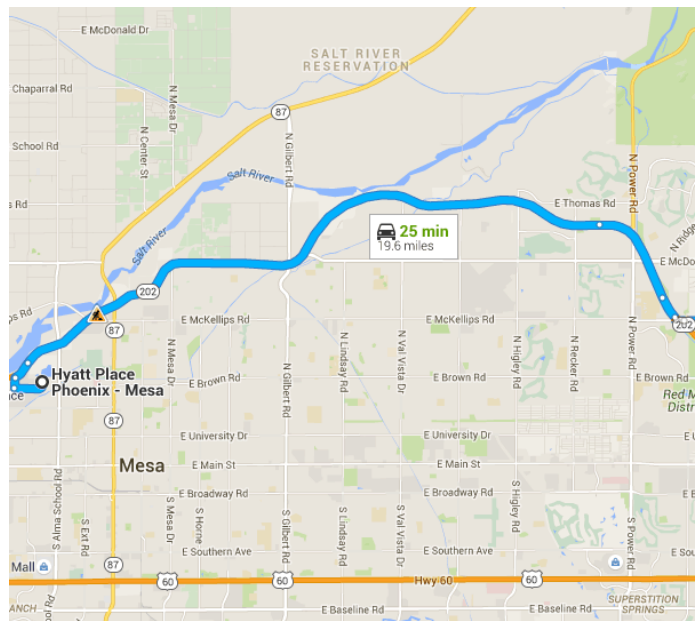

### Get on AZ-202 Loop E

1.1 mi / 3 min

- 1. Head south on Bass Pro Dr 0.6 mi
- 2. Turn right onto N Dobson Rd 0.2 mi
- 3. Turn right to merge onto AZ-202 Loop E 0.3 mi

Continue on AZ-202 Loop E to Mesa. Take

exit 24 from AZ-202 S

13.5 mi / 13 min

- ↑ 4. Merge onto AZ-202 Loop E  

---

11.2 mi
- ↑ 5. Continue onto AZ-202 S  

---

1.8 mi
- ↘ 6. Take exit 24 for McKellips Rd  

---

0.4 mi
- ↙ 7. Keep left at the fork, follow signs for McKellips Rd E  

---

223 ft

Follow E McKellips Rd and N Ellsworth Rd/N Usery Pass Rd to your destination

5.0 mi / 9 min

- 📍 8. At the traffic circle, take the 2nd exit onto E McKellips Rd  

---

0.2 mi
- 📍 9. At the traffic circle, take the 1st exit and stay on E McKellips Rd  

---

2.0 mi
- ↶ 10. Turn left onto N Ellsworth Rd/N Usery Pass Rd  

---

2.6 mi
- ↶ 11. Turn left onto W Gun Range Rd  