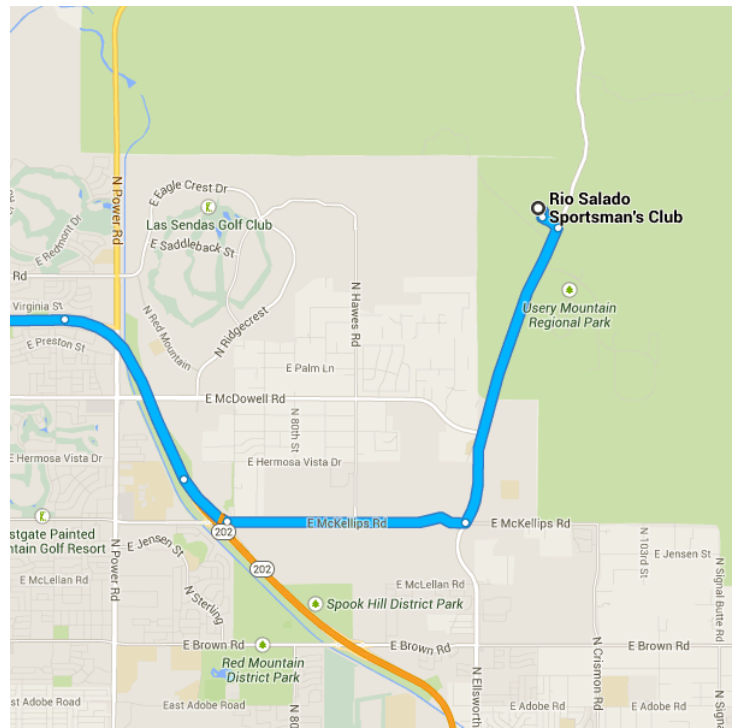

### Directions from Rio Salado Sportsman's Club to 1133 N Dobson Rd

### o Rio Salado Sportsman's Club

3960 North Usery Pass Road, Mesa, AZ 85207

Get on AZ-202 N in Mesa from N Ellsworth Rd/N Usery Pass Rd and E McKellips Rd

5.3 mi / 9 min

- 1. Head east  
223 ft
- 2. Turn right toward W Gun Range Rd  
308 ft
- 3. Turn left onto W Gun Range Rd  
0.2 mi
- 4. Turn right onto N Ellsworth Rd/N Usery Pass Rd  
2.6 mi
- 5. Turn right onto E McKellips Rd  
2.0 mi
- 6. At the traffic circle, take the 1st exit onto the AZ-202 N ramp  
0.5 mi

Take AZ-202 Loop W to N Dobson Rd. Take

## Continue on N Dobson Rd to your destination in Mesa

0.7 mi / 3 min

10. Turn left onto N Dobson Rd

0.3 mi

11. Turn left onto Bass Pro Dr

0.2 mi

12. Turn left

 Destination will be on the right