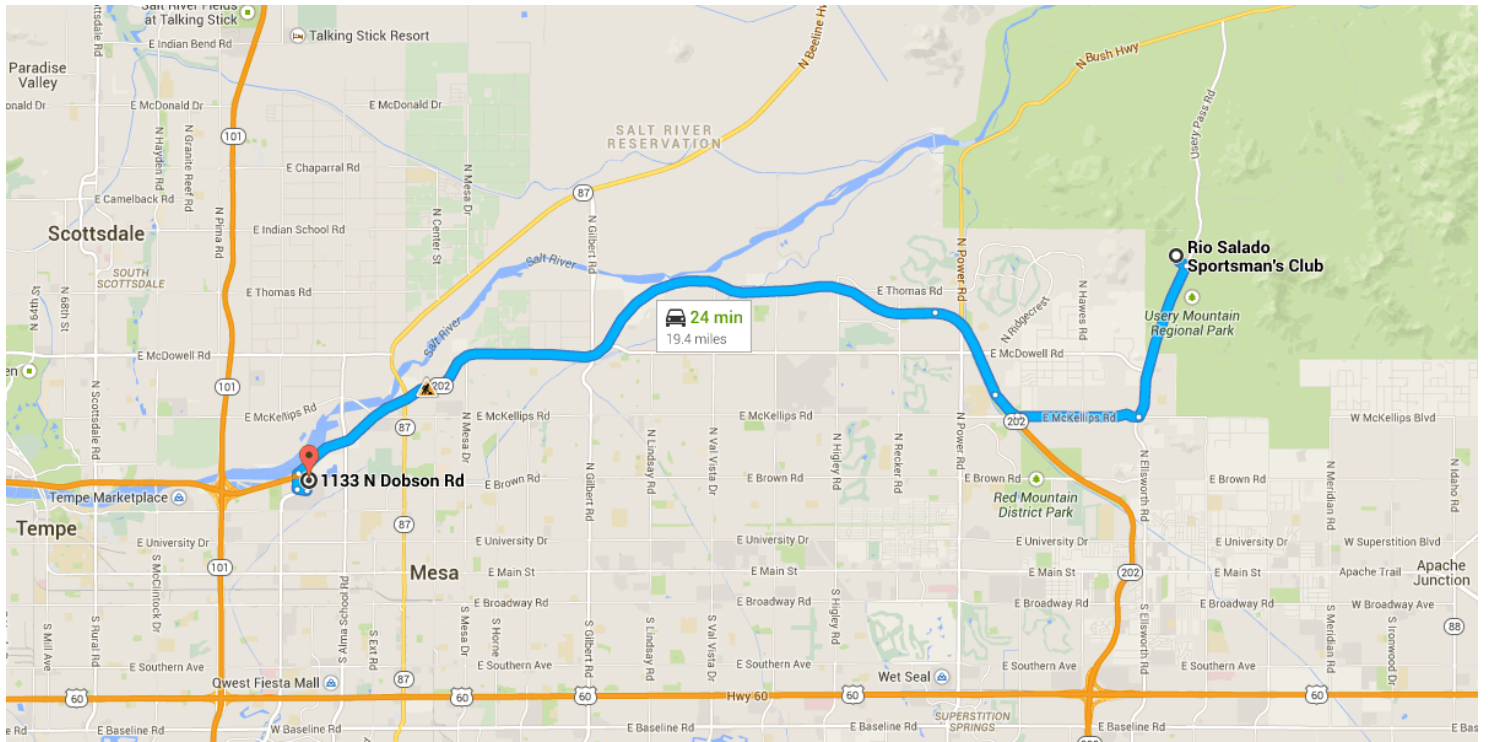

### Directions from Rio Salado Sportsman's Club to 1133 N Dobson Rd

### o Rio Salado Sportsman's Club

3960 North Usery Pass Road, Mesa, AZ 85207

Get on AZ-202 N in Mesa from N Ellsworth Rd/N Usery Pass Rd and E McKellips Rd

5.3 mi / 9 min

- 1. Head east  
223 ft
- 2. Turn right toward W Gun Range Rd  
308 ft
- 3. Turn left onto W Gun Range Rd  
0.2 mi
- 4. Turn right onto N Ellsworth Rd/N Usery Pass Rd  
2.6 mi
- 5. Turn right onto E McKellips Rd  
2.0 mi
- 6. At the traffic circle, take the 1st exit onto the AZ-202 N ramp  
0.5 mi

Take AZ-202 Loop W to N Dobson Rd. Take

## Continue on N Dobson Rd to your destination in Mesa

0.7 mi / 3 min

10. Turn left onto N Dobson Rd

0.3 mi

11. Turn left onto Bass Pro Dr

0.2 mi

12. Turn left

 Destination will be on the right