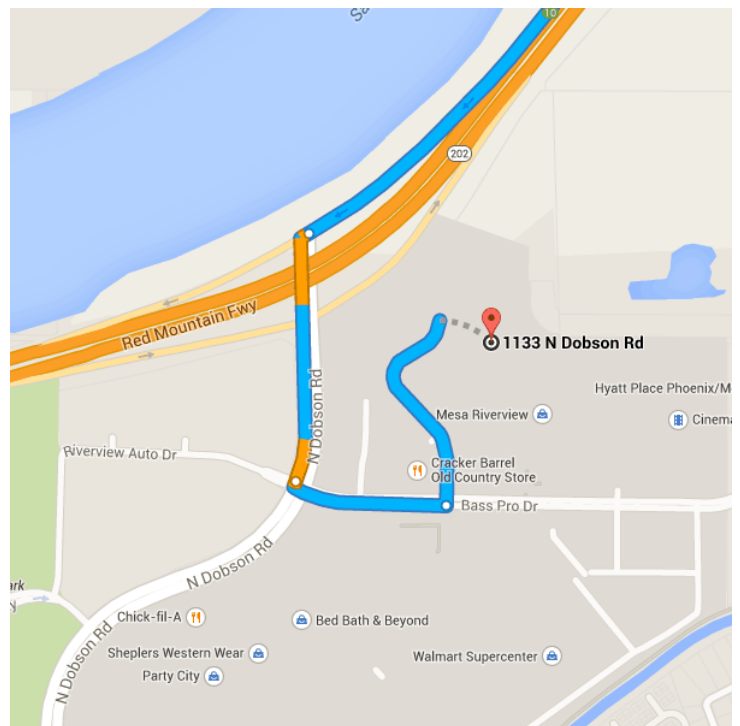

### o Rio Salado Sportsman's Club

3960 North Usery Pass Road, Mesa, AZ 85207

Get on AZ-202 N in Mesa from N Ellsworth Rd/N Usery Pass Rd and E McKellips Rd

5.3 mi / 9 min

- 1. Head east  
223 ft
- 2. Turn right toward W Gun Range Rd  
308 ft
- 3. Turn left onto W Gun Range Rd  
0.2 mi
- 4. Turn right onto N Ellsworth Rd/N Usery Pass Rd  
2.6 mi
- 5. Turn right onto E McKellips Rd  
2.0 mi
- 6. At the traffic circle, take the 1st exit onto the AZ-202 N ramp  
0.5 mi

## exit 10 from AZ-202 Loop W

13.4 mi / 12 min

7. Merge onto AZ-202 N

1.7 mi

8. Continue onto AZ-202 Loop W

11.3 mi

9. Take exit 10 for Dobson Rd

0.4 mi

## Continue on N Dobson Rd to your destination in Mesa

0.7 mi / 3 min

10. Turn left onto N Dobson Rd

0.3 mi

11. Turn left onto Bass Pro Dr

0.2 mi

12. Turn left

 Destination will be on the right

0.2 mi