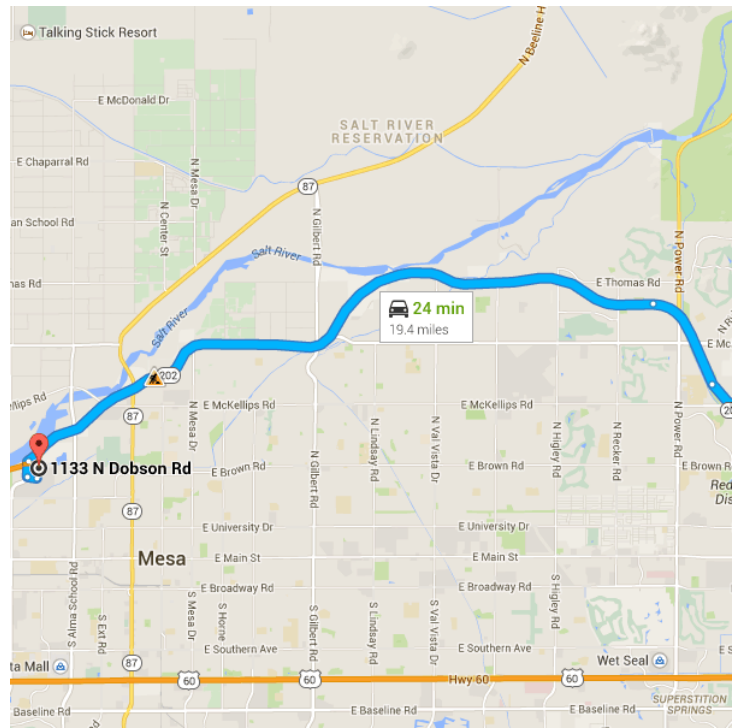

### o Rio Salado Sportsman's Club

3960 North Usery Pass Road, Mesa, AZ 85207

Get on AZ-202 N in Mesa from N Ellsworth Rd/N Usery Pass Rd and E McKellips Rd

5.3 mi / 9 min

- 1. Head east  
223 ft
- 2. Turn right toward W Gun Range Rd  
308 ft
- 3. Turn left onto W Gun Range Rd  
0.2 mi
- 4. Turn right onto N Ellsworth Rd/N Usery Pass Rd  
2.6 mi
- 5. Turn right onto E McKellips Rd  
2.0 mi
- 6. At the traffic circle, take the 1st exit onto the AZ-202 N ramp  
0.5 mi

Take AZ-202 Loop W to N Dobson Rd. Take

## exit 10 from AZ-202 Loop W

13.4 mi / 12 min

7. Merge onto AZ-202 N

1.7 mi

8. Continue onto AZ-202 Loop W

11.3 mi

9. Take exit 10 for Dobson Rd

0.4 mi

## Continue on N Dobson Rd to your destination in Mesa

0.7 mi / 3 min

10. Turn left onto N Dobson Rd

0.3 mi

11. Turn left onto Bass Pro Dr

0.2 mi

12. Turn left

 Destination will be on the right